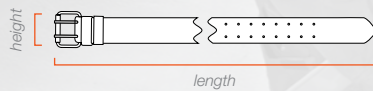

■ **4750-QRFB-1**

QUICK RELEASE FABRIC ADJUSTABLE BELT

4750-HDLB-1

HEAVY DUTY LEATHER BELT

- Simple design and flexibility of the belts helps in easy using
- Our belts are made of the high quality materials such as high grade leather or 1680 denier polyester
- Our belts are design in the universal sizes so they fit any weight

4750-QRFB-1

	METRIC
height	50 mm
length	1200 mm
width	0 mm
weight	0,310 kg
volume	0 l

4750-HDLB-1

	METRIC
height	50 mm
length	1290 mm
width	0 mm
weight	0,300 kg
volume	0 l