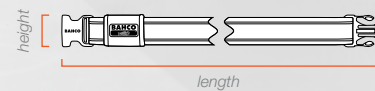

■ **4750-QRFB-1**

QUICK RELEASE FABRIC ADJUSTABLE BELT

4750-HDLB-1

HEAVY DUTY LEATHER BELT

- Simple design and flexibility of the belts helps in easy using
- Our belts are made of the high quality materials such as high grade leather or 1680 denier polyester
- Our belts are design in the universal sizes so they fit any weight

4750-QRFB-1

	METRIC
height	50 mm
length	1200 mm
width	0 mm
weight	0,310 kg
volume	0 l

4750-HDLB-1

	METRIC
height	50 mm
length	1290 mm
width	0 mm
weight	0,300 kg
volume	0 l