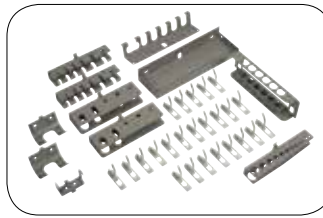

TOOL PANELS

1495TP06

600 x 25 x 500 mm

1495TP12

1200 x 25 x 800 mm

1495TP15

1500 x 25 x 800 mm

1495TP18

1800 x 25 x 800 mm

Sturdy frame:

The panel has a frame which is bended in the edges in order to be able to stand and be mounted in walls. Stands big loads without having any deformation

Accessories:

1495CS-AC1 / 1495CD-AC1 includes 35 and 24 different hooks which is a good base for the majority of the users. Available for all cabinets and panels

1495TP-AC1 accessory is used for attaching the tool panels to workbenches with wooden or MDF tops

1495CS-AC1

1495CD-AC1

Series trolley solutions by selecting

1 Dimensions: 1500 mm, 1800 mm

2 Number of drawers: 5, 6, 7, 8

3 Colours: orange, red, blue and black

4 Tops: wooden, MDF, steel

MDF top:

With 40mm thickness, it is very consistent in strength and size

Structure:

The U shape provides robustness
The H shape welded feet brings strength to the workbench
Assembly is easy and quick
The feet has a flat shape for higher stability
Includes anti slippery vulcanized rubber for safety