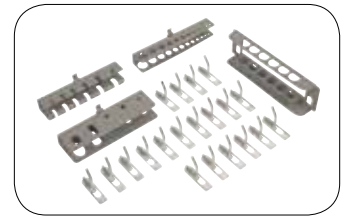

TOOL PANELS

1495TP06

600 x 25 x 500 mm

1495TP12

1200 x 25 x 800 mm

1495TP15

1500 x 25 x 800 mm

1495TP18

1800 x 25 x 800 mm

Sturdy frame:

The panel has a frame which is bended in the edges in order to be able to stand and be mounted in walls. Stands big loads without having any deformation

Accessories:

1495CS-AC1 / 1495CD-AC1 includes 35 and 24 different hooks which is a good base for the majority of the users. Available for all cabinets and panels

1495TP-AC1 accessory is used for attaching the tool panels to workbenches with wooden or MDF tops

1495CS-AC1

1495CD-AC1

Series trolley solutions by selecting

1 Dimensions: 1500 mm, 1800 mm

2 Number of drawers: 5, 6, 7, 8

3 Colours: orange, red, blue and black

4 Tops: wooden, MDF, steel

MDF top:

With 40mm thickness, it is very consistent in strength and size

Structure:

The U shape provides robustness
The H shape welded feet brings strength to the workbench
Assembly is easy and quick
The feet has a flat shape for higher stability
Includes anti slippery vulcanized rubber for safety